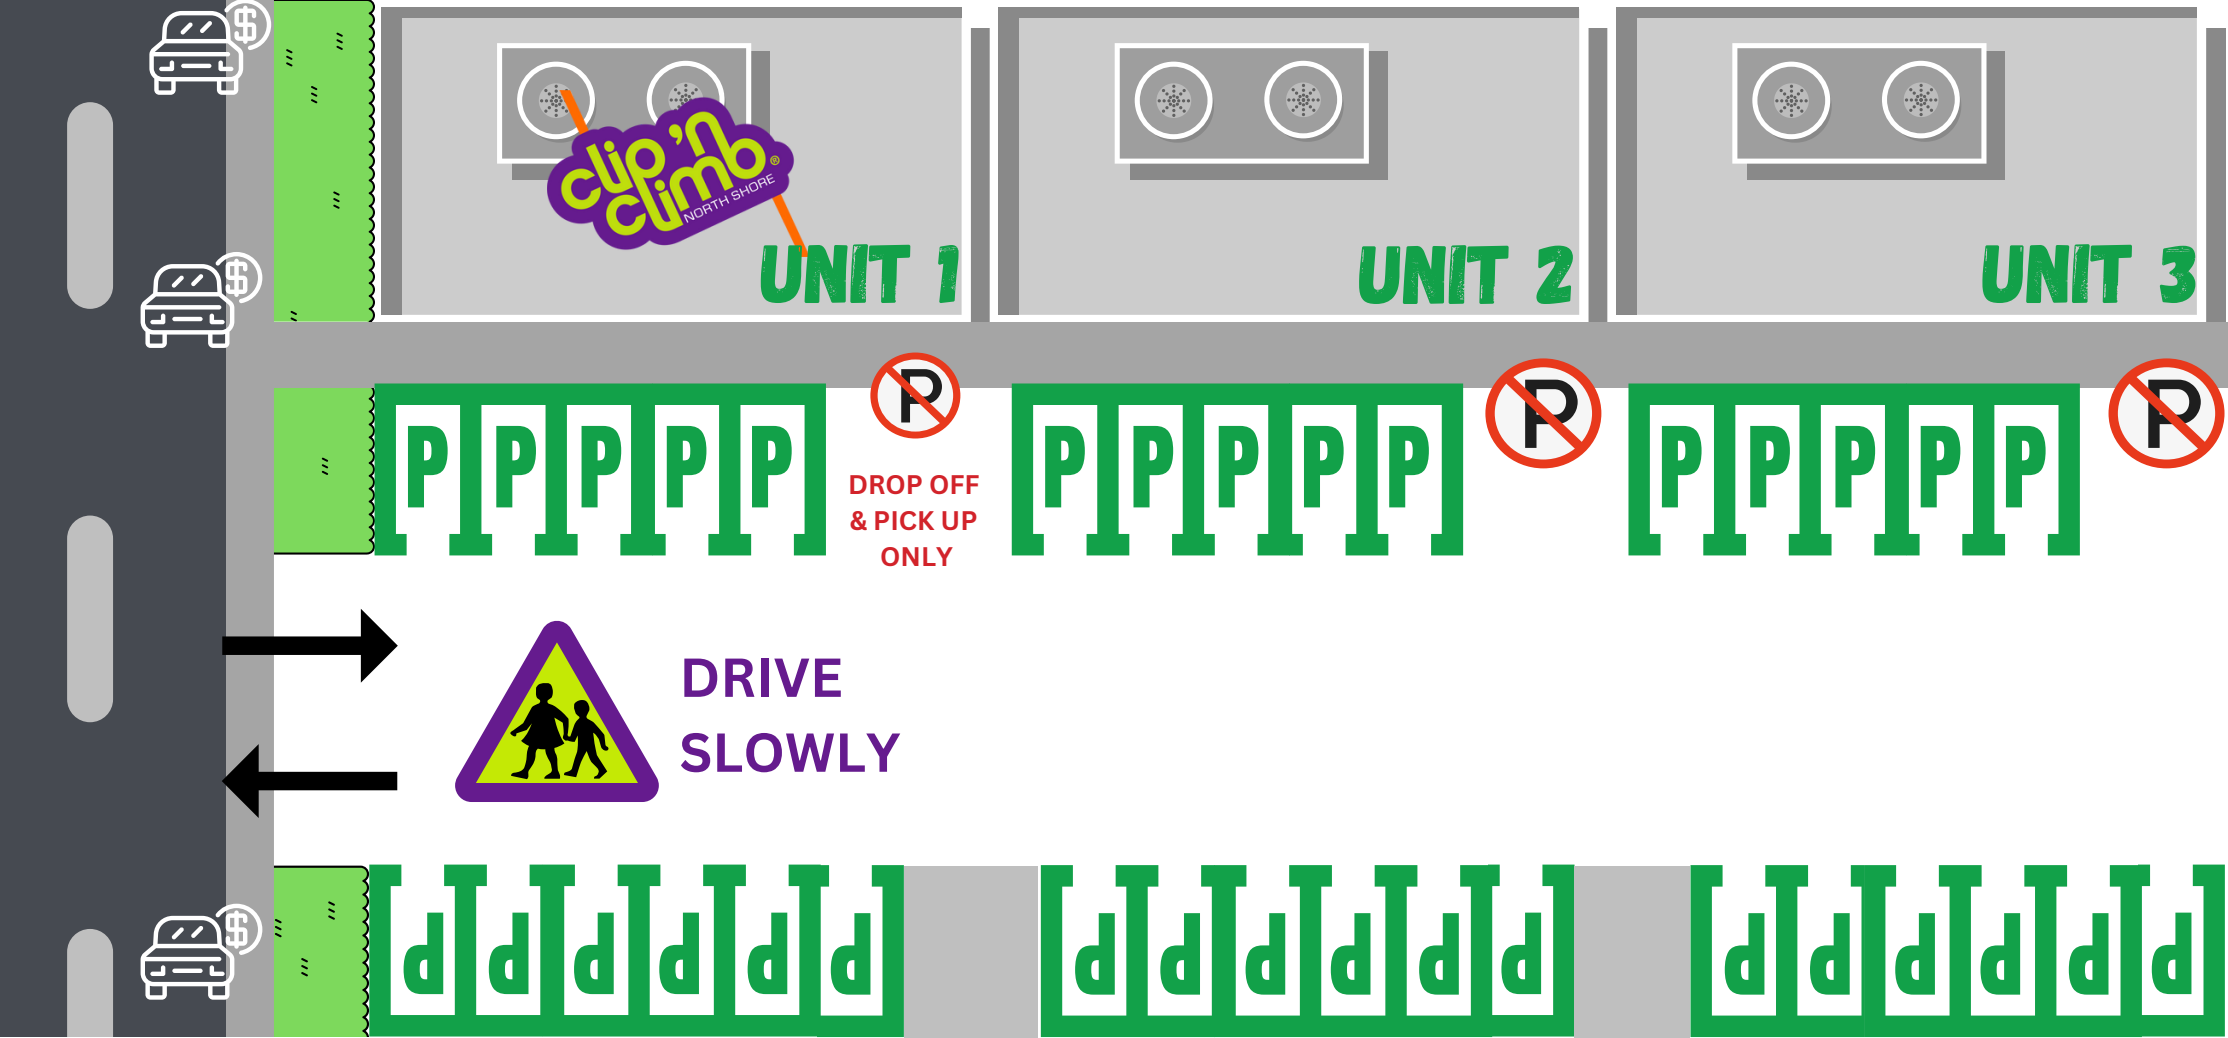

Parking at Clip 'N Climb

Weekday after 5pm & Weekend Parking

- ✓ Outside Unit 1, 2 & 3
- ✗ Outside Unit 4 & 5 - Tow away area

Please do not park in front of the roller doors (loading bays) unless quick pick up / drop off